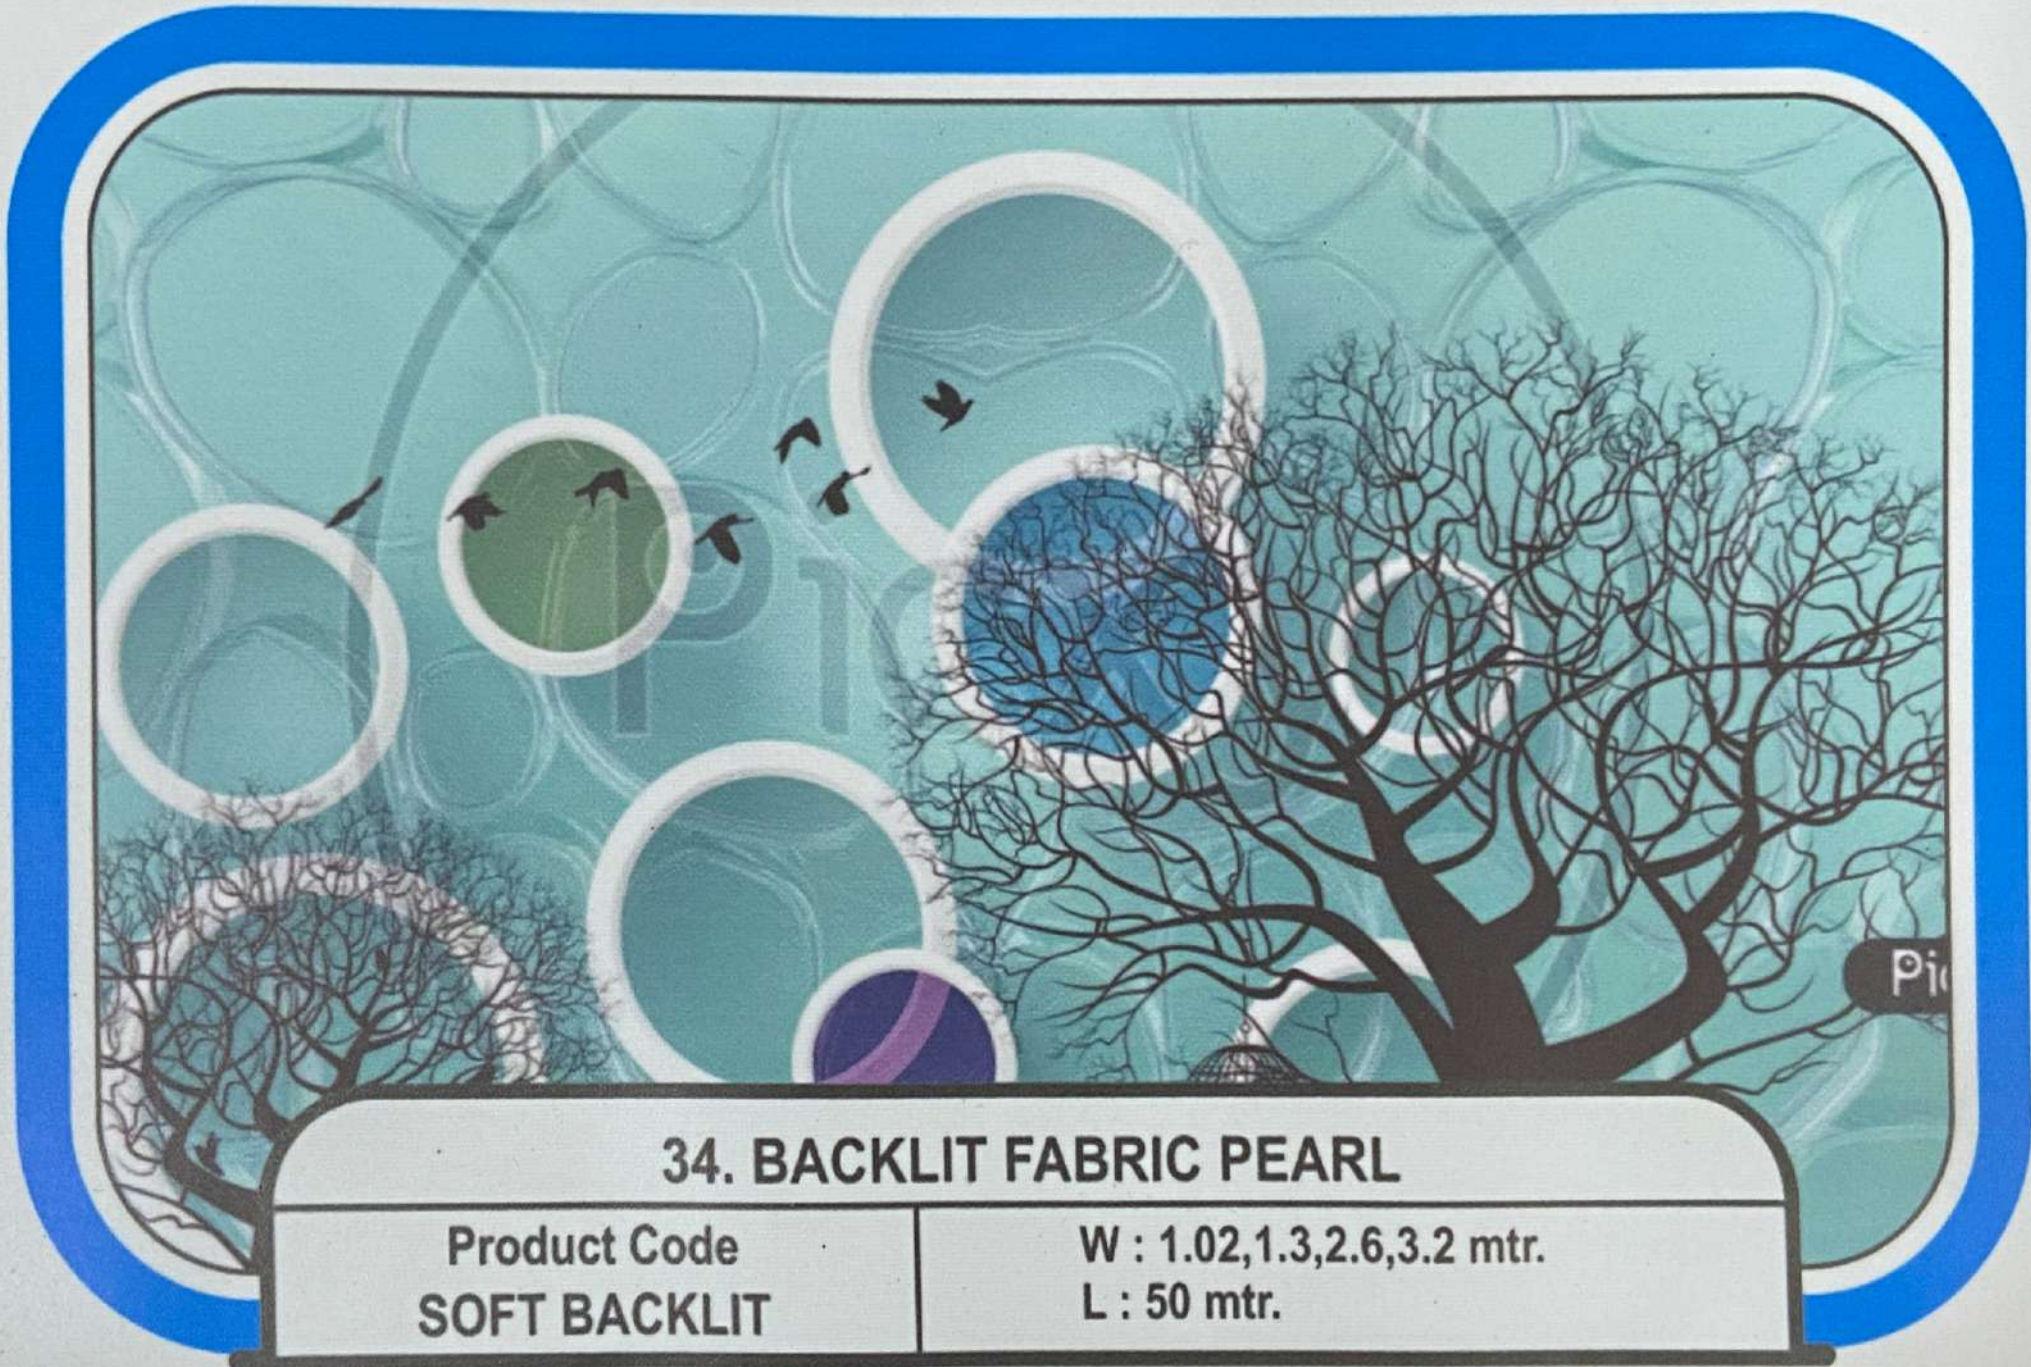

34. BACKLIT FABRIC PEARL

Product Code
SOFT BACKLIT

W : 1.02,1.3,2.6,3.2 mtr.
L : 50 mtr.